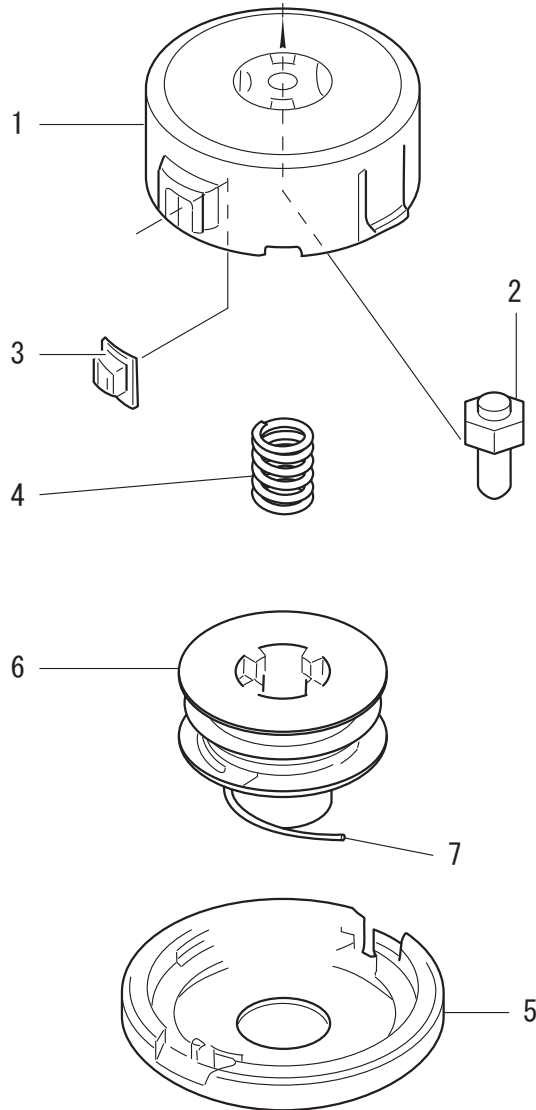

07 - 2011
Part No. 6218020001
BUMP&FEED HEAD ASSY LH

Item No.	Part No.	Description	Q'ty	Unit
1	A-89230	HOUSING LH (BLACK)	1	PC.
2	B-03040	NUT M8 (L.H) FOR BF4L	1	PC.
3	A-15992	EYELET FOR U.AUTO & BF4L (2PC/SET)	1	SET
4	B-03056	TAP SPRING FOR BF4L	1	PC.
5	A-89252	COVER (BLACK)	1	PC.
6	B-03137	SPOOL(W/O NYLON CORD)FOR BF4L	1	PC.
7	A-89193	NYLON LINE, DIA 2.4MMX3M	1	PC.